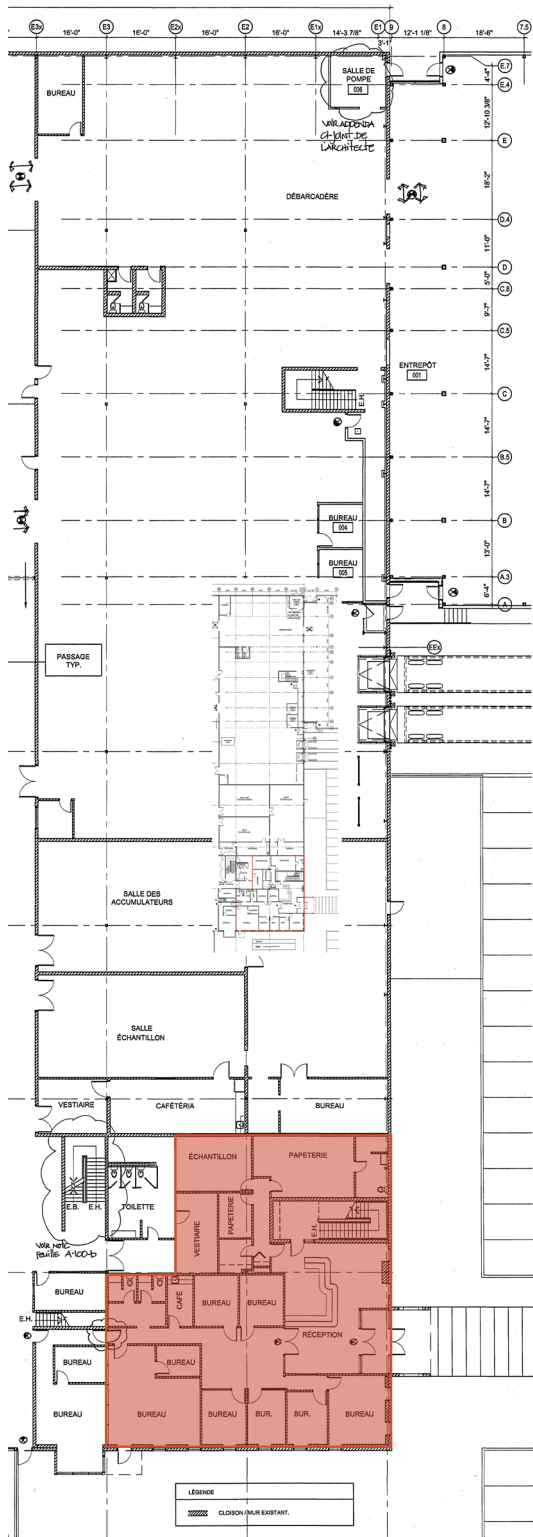

AVAILABLE AREAS*

| | |
|-----------------------|--------------------------------|
| Leasable area | ± 26,500 ft² |
| Ground Floor | 5,000 ft ² |
| 2 nd Floor | 21,500 ft ² |

* These areas are approximate and subdividable

FEATURES

Zoning
I-1208

Construction
1974

Renovation
2001

Sprinkler
Yes

Lot #
2 508 450

PLAN

Ground Floor