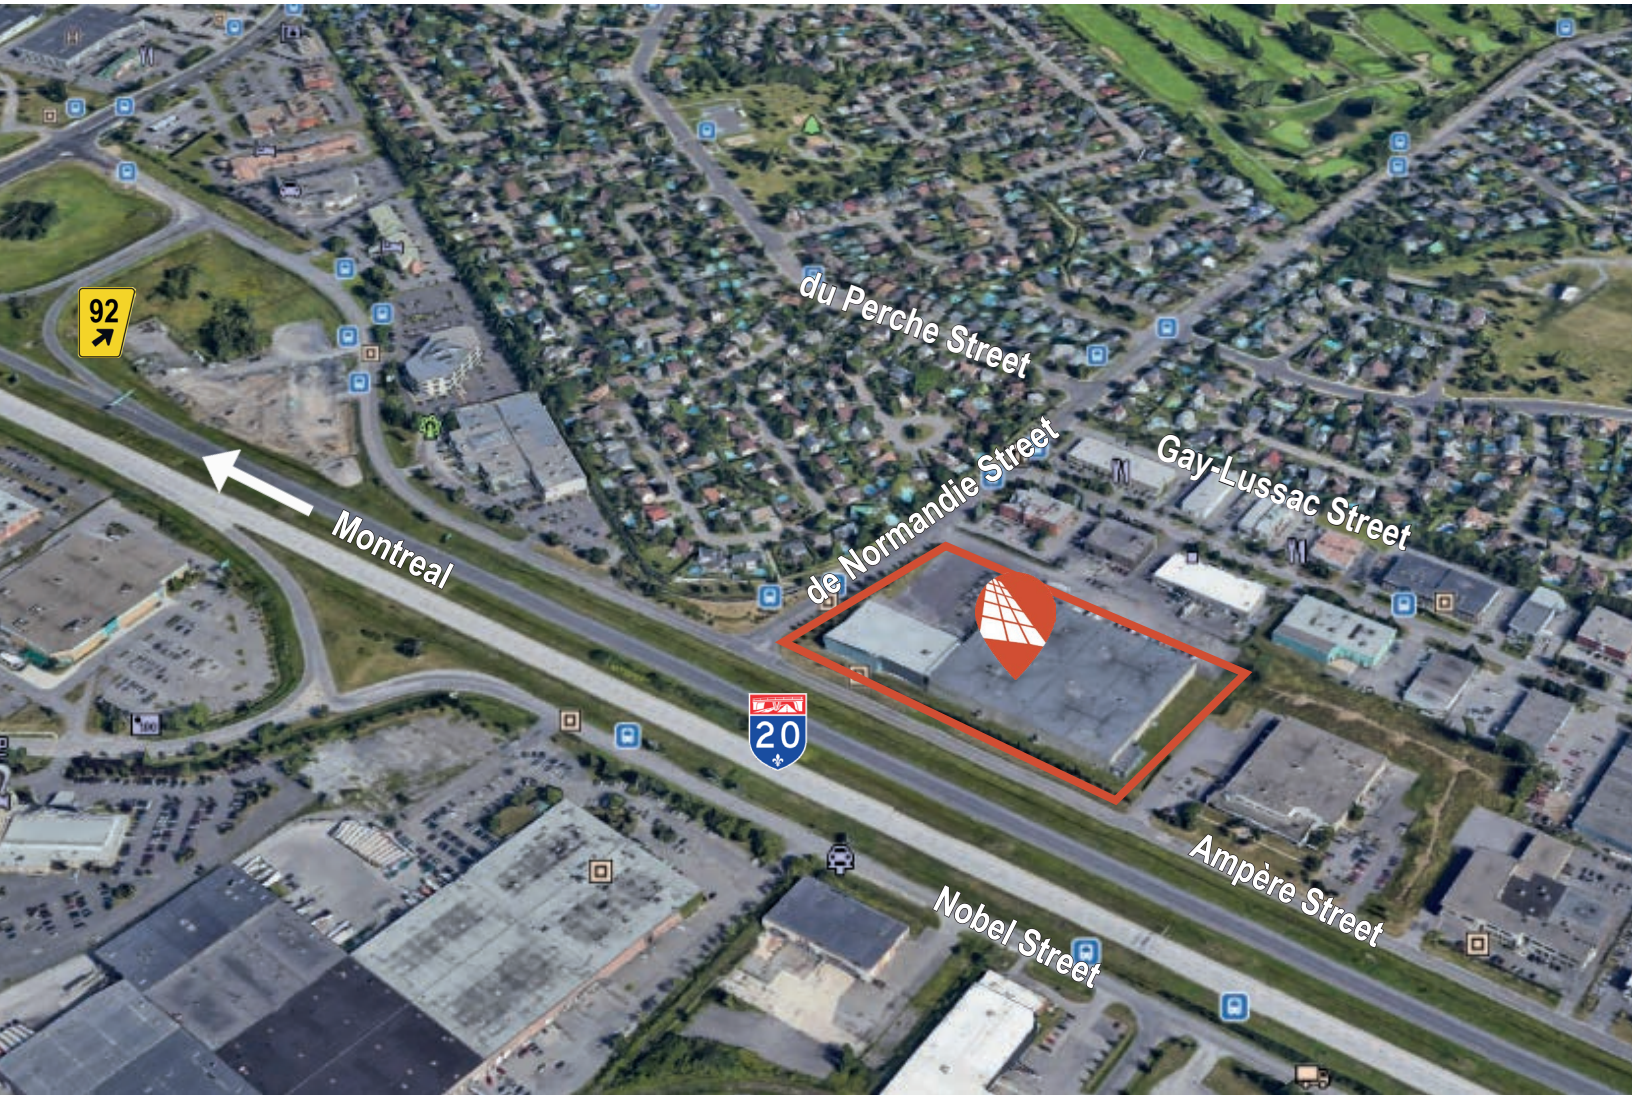

FEATURES

Zoning
I-1208

Construction
1974

Renovation
2001

Sprinkler
Yes

Lot #
2 508 450