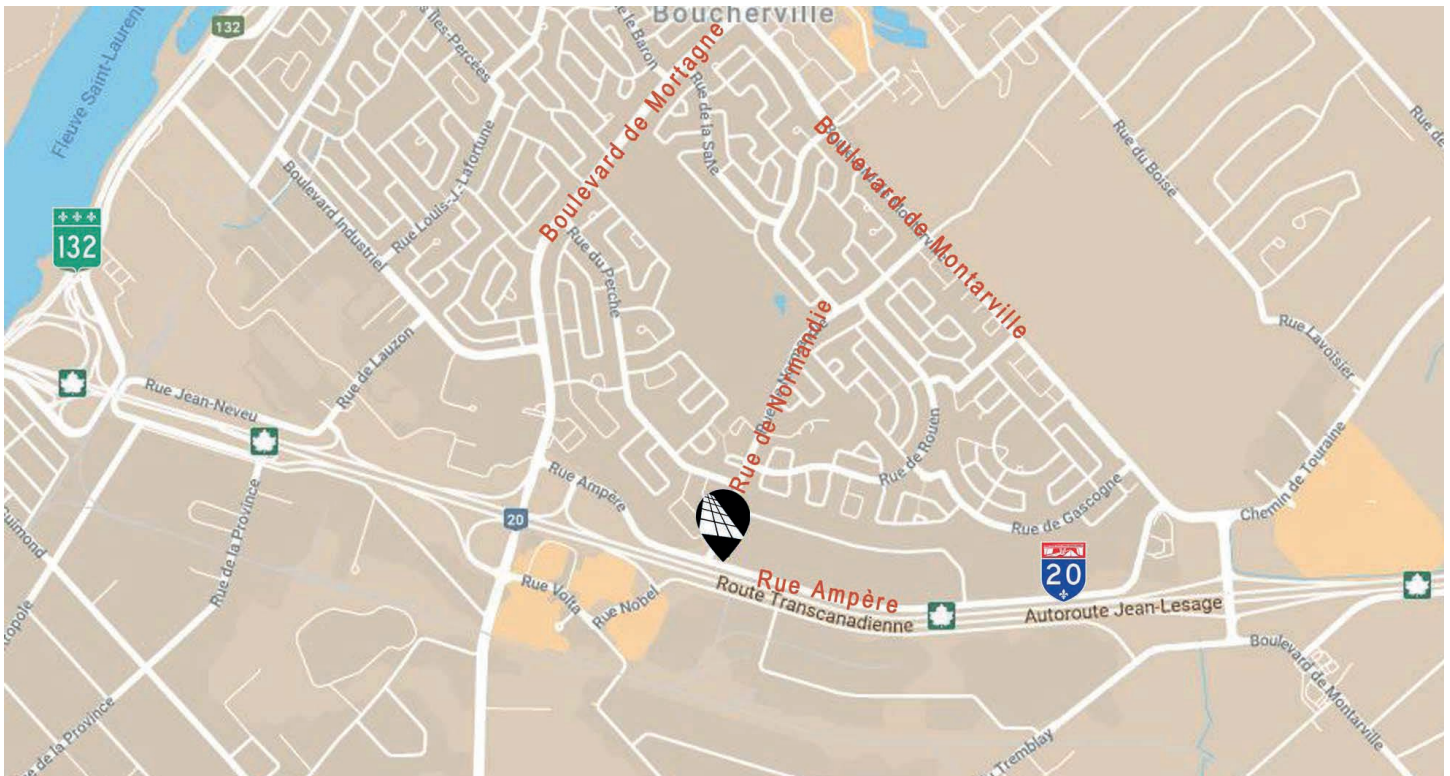

 intercomsi.com

HIGHLIGHTS

- Strategic location along the Highway
- Easy access to Highways 20 (exit 95), 30 and 132
- Near many services: Ange Bakery, Starbucks, Yuzu, Subway, Petinos, CIBC, RBC, WelcomInns, Mortagne Hotel, etc.
- Office space with private entry
- Very clean facilities:
 - Several closed offices
 - Several storage rooms
 - Large open area
 - Dining room
 - Conference room

LOCATION

 Public Transit
#83, 84, T92, 185

 Main Roads
H20, H30, R132

 Road Bridge
Tunnel Louis-H.-La Fontaine (±4 km)

DEMOGRAPHY (5 KM Radius)

 79,903 Residents

 33,143 Households

 \$128,812 Average Household Income