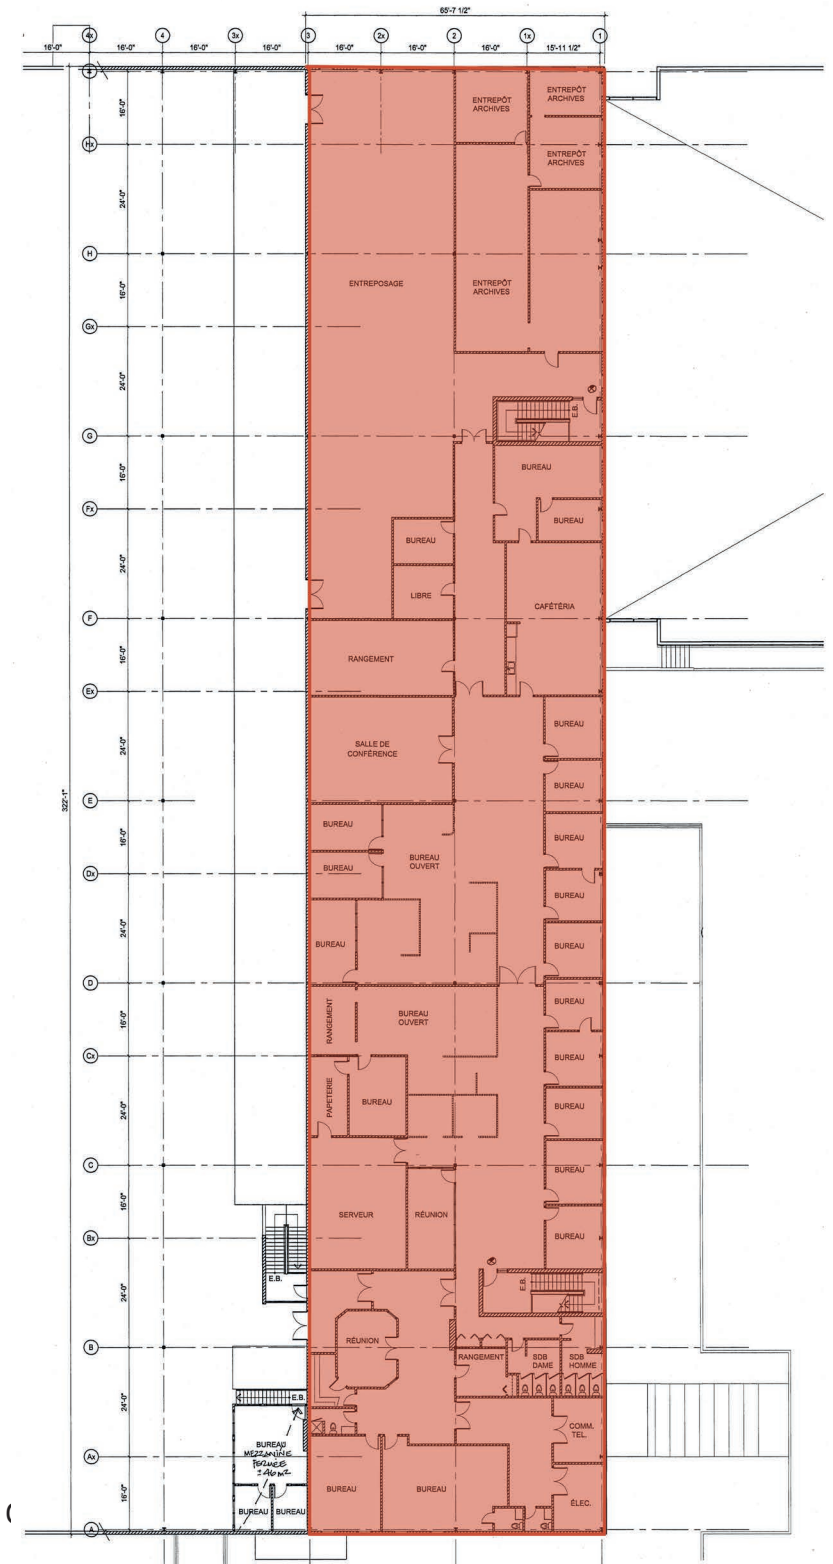

PLAN

Ground Floor

2nd floor